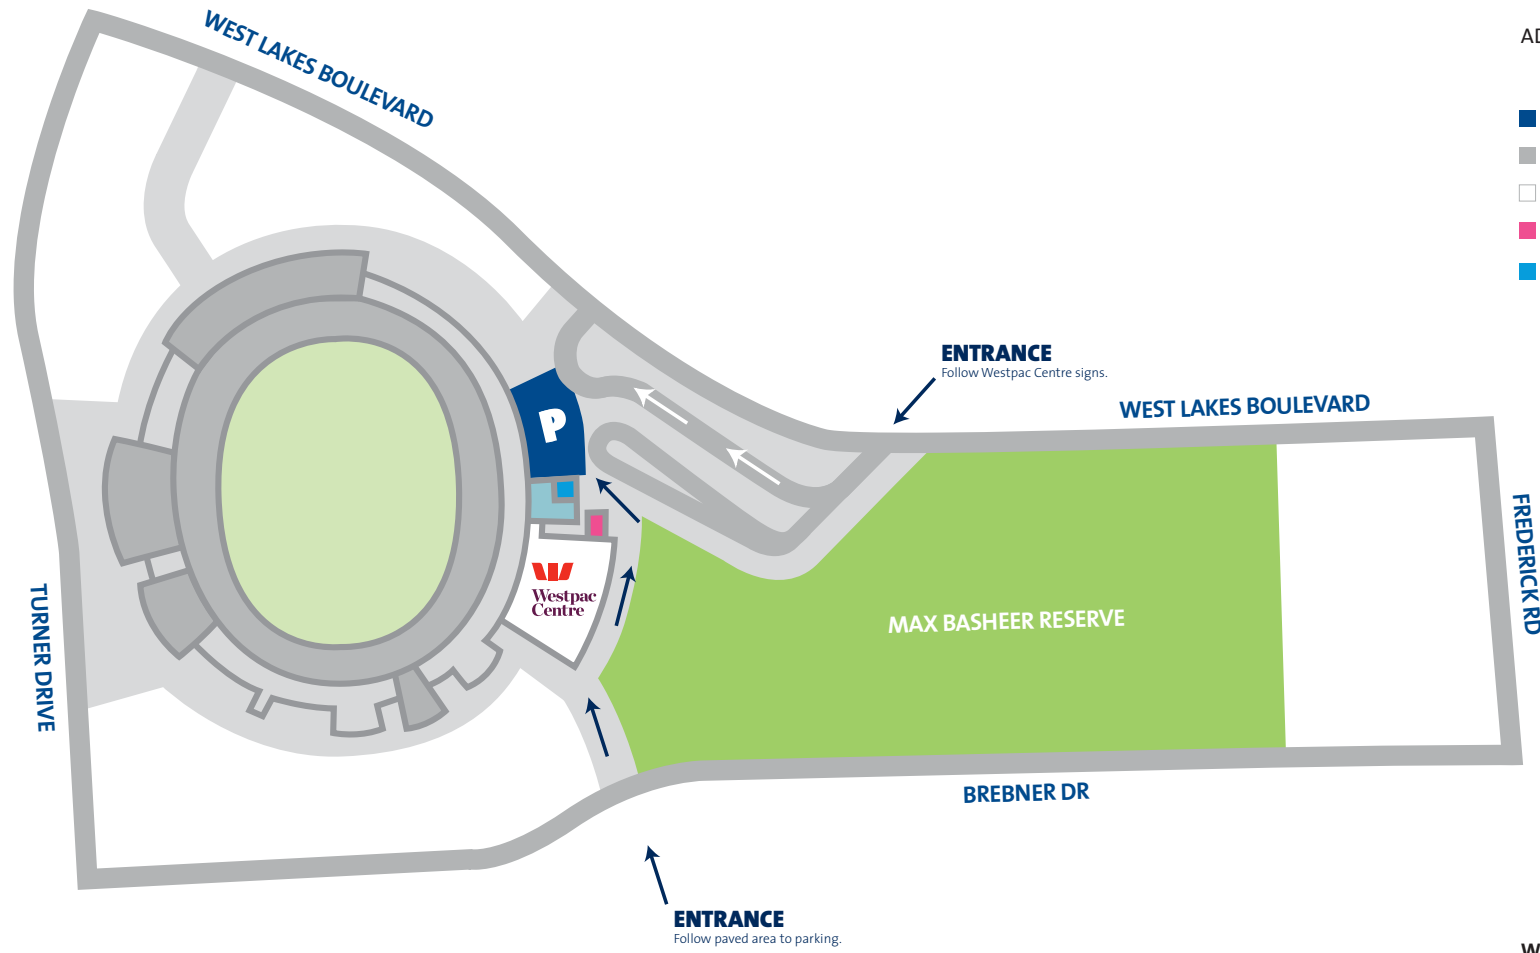

# ADELAIDE FOOTBALL CLUB WESTPAC CENTRE PARKING

ADELAIDE FOOTBALL CLUB

- Parking on paved area
- Bus terminal and staff parking
- Westpac Centre
- Entrance to Westpac Centre
- CROWmania merchandise shop